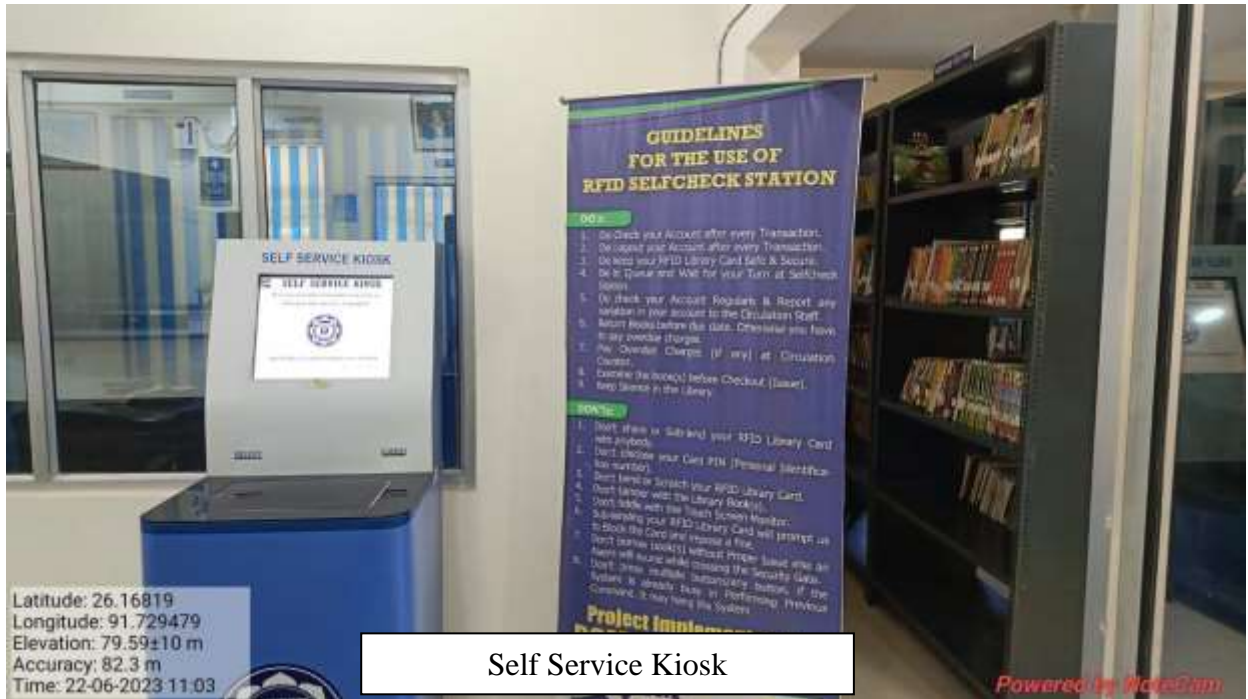

Date issued

2020 - 2023	270
2010 - 2019	76
1980 - 1989	1
1954 - 1959	2

Repository of the College Library

[Linkhttp://103.68.53.214:8080/jspui/](http://103.68.53.214:8080/jspui/)

Digital Conference Room

E-Corner (Central Library)